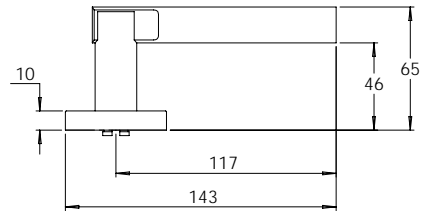

Material Marine Grade 316 Stainless Steel

madinoz MDZ L105

FINISH AVAILABLE IN **SSS** **PSS**

madinoz MDZ L105-PV

madinoz MDZ L105Z

FINISH AVAILABLE IN **SSS** **PSS**

madinoz MDZ L105-PVZ